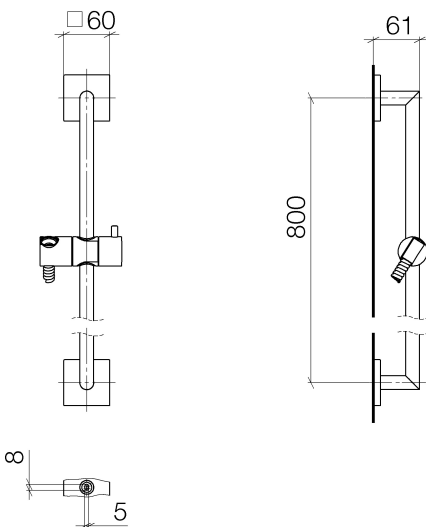

## Bathtub - CL.1

Slide bar set - polished chrome

Article number: 26 413 980-00

- Slide bar
- Flange diameter 2-3/8"
- Center to center 31-1/2"
- Metal shower hose 68-7/8" with anti-twist device
- Shower hose connection 3/8"
- NOTE: Hand shower sold separately. Please see hand shower options under the miscellaneous articles section of each series.

## Dimensional drawing

All dimensions in mm / inch = mm x 0,0394

Bathtub - CL.1

Slide bar set - polished chrome

Article number: 26 413 980-00

Bathtub - CL.1  
Slide bar set - polished chrome  
Article number: 26 413 980-00

### Recommended article

35 080 970-90 0010  
Rough-in adapter -

28 450 980-00  
Wall elbow - polished chrome

Bathtub - CL.1  
Slide bar set - polished chrome  
Article number: 26 413 980-00

## Spare parts list

Number	Item Number	Designation	Number of units
1	05 30 31 025 00 90	fixing set	2
2	08 17 98 507-00	holder	2
3	09 31 11 061 90	pin	2
4	05 28 22 590 01-00	bar	1
5	12 580 970-00	Slider - polished chrome	1
6	28 322 970-00	Metal shower hose 1/2" x 3/8" x 68-7/8" - polished chrome	1