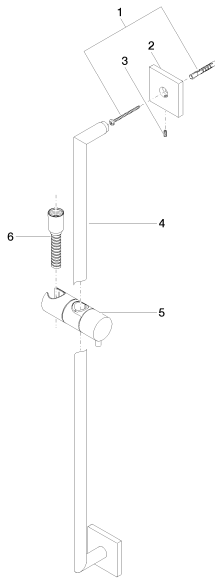

## Bathtub - CL.1

Slide bar set - polished chrome

Article number: 26 413 980-00

- Slide bar
- Flange diameter 2-3/8"
- Center to center 31-1/2"
- Metal shower hose 68-7/8" with anti-twist device
- Shower hose connection 3/8"
- NOTE: Hand shower sold separately. Please see hand shower options under the miscellaneous articles section of each series.

## Dimensional drawing

All dimensions in mm / inch = mm x 0,0394

Bathtub - CL.1

Slide bar set - polished chrome

Article number: 26 413 980-00

Bathtub - CL.1  
Slide bar set - polished chrome  
Article number: 26 413 980-00

### Recommended article

35 080 970-90 0010  
Rough-in adapter -

28 450 980-00  
Wall elbow - polished chrome

Bathtub - CL.1  
Slide bar set - polished chrome  
Article number: 26 413 980-00

## Spare parts list

Number	Item Number	Designation	Number of units
1	05 30 31 025 00 90	fixing set	2
2	08 17 98 507-00	holder	2
3	09 31 11 061 90	pin	2
4	05 28 22 590 01-00	bar	1
5	12 580 970-00	Slider - polished chrome	1
6	28 322 970-00	Metal shower hose 1/2" x 3/8" x 68-7/8" - polished chrome	1